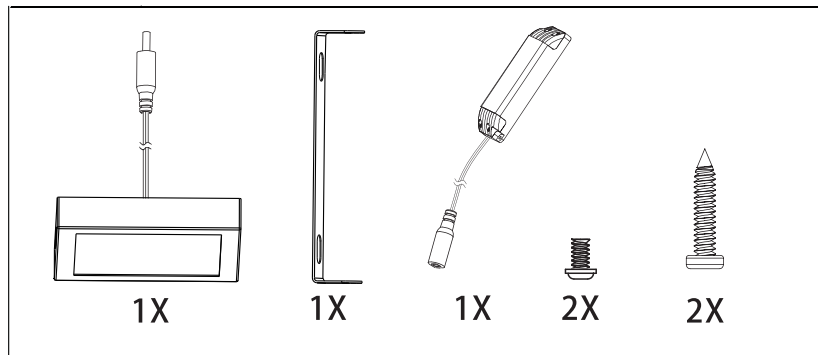

EGLO

LED panel light

Art.-Nr.: 94524/94526

A

B

C

D

E