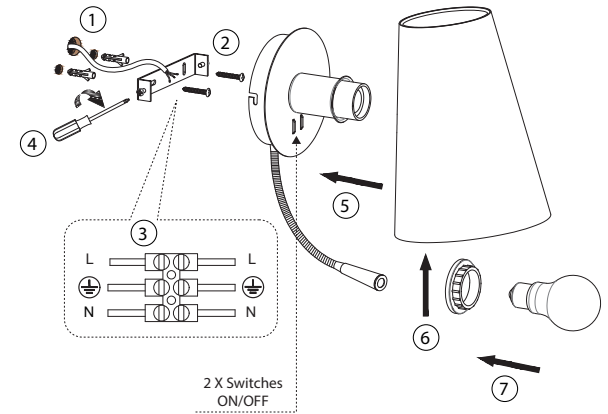

○ GUADALUPE

○ GUADALUPE

○ LUPE

○ LUPE

Reading LED 1W 3000K

This product contains a light source of energy efficiency class E  
Este producto contiene una fuente luminosa de la clase eficiencia

TECHNICAL FEATURES

1 X E27 MAX 15W LED no incl.

Together we take care of the planet