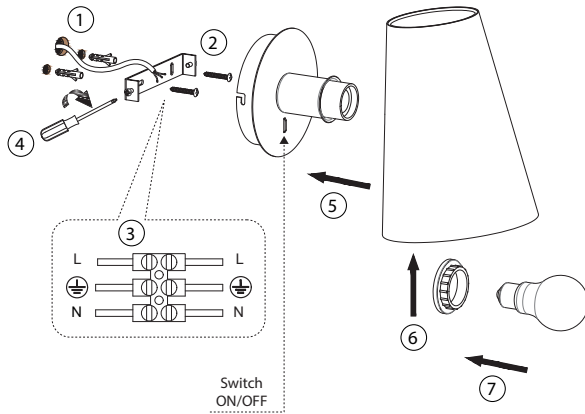

○ GUADALUPE

○ GUADALUPE

○ LUPE

○ LUPE

Reading LED 1W 3000K

This product contains a light source of energy efficiency class E  
Este producto contiene una fuente luminosa de la clase eficiencia

TECHNICAL FEATURES

1 X E27 MAX 15W LED no incl.

Together we take care of the planet