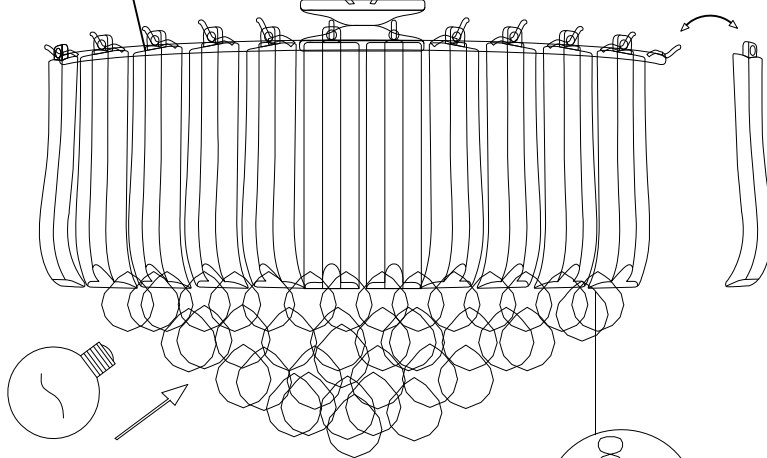

# GLOBO

LIGHTING

**A**

OFF

**C**

ON

**B**

Model:15303