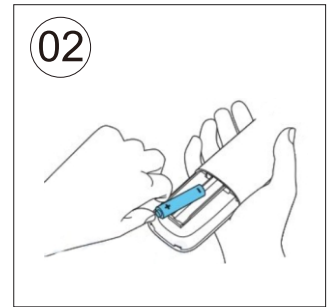

B

GLOBO

LIGHTING

www.globo-lighting.com

41336-24

48388-48

48388-90

= 2 x AAA 1,5V battery incl