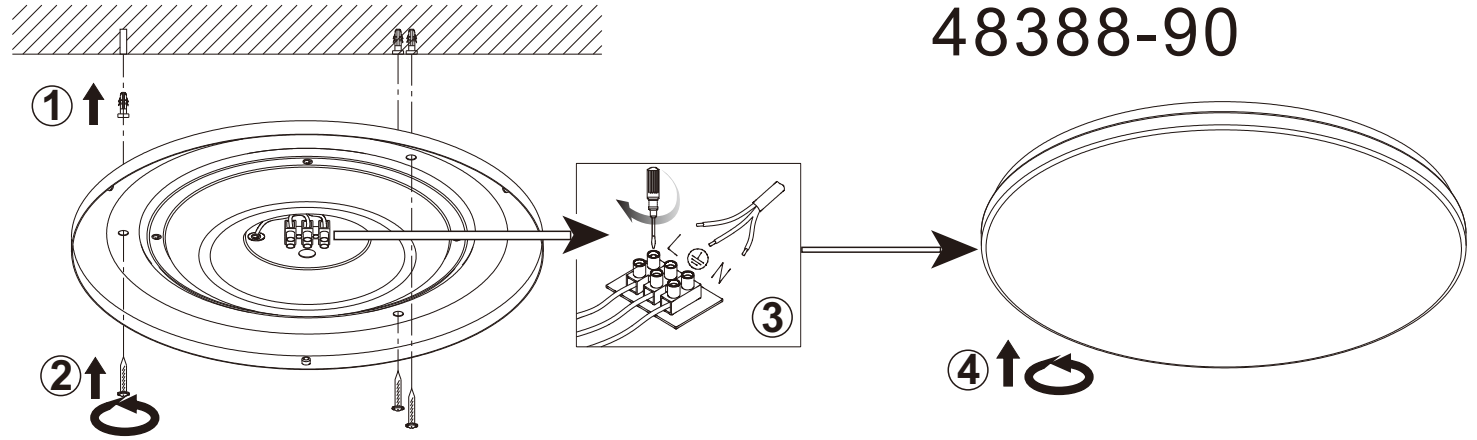

B

GLOBO

LIGHTING

www.globo-lighting.com

41336-24

48388-48

48388-90

= 2 x AAA 1,5V battery incl