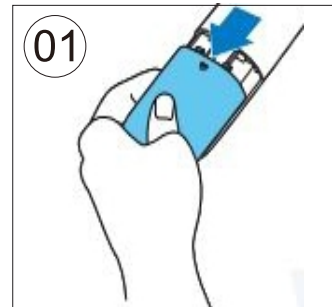

B

GLOBO

LIGHTING

www.globo-lighting.com

41336-24

48388-48

48388-90

= 2 x AAA 1,5V battery incl