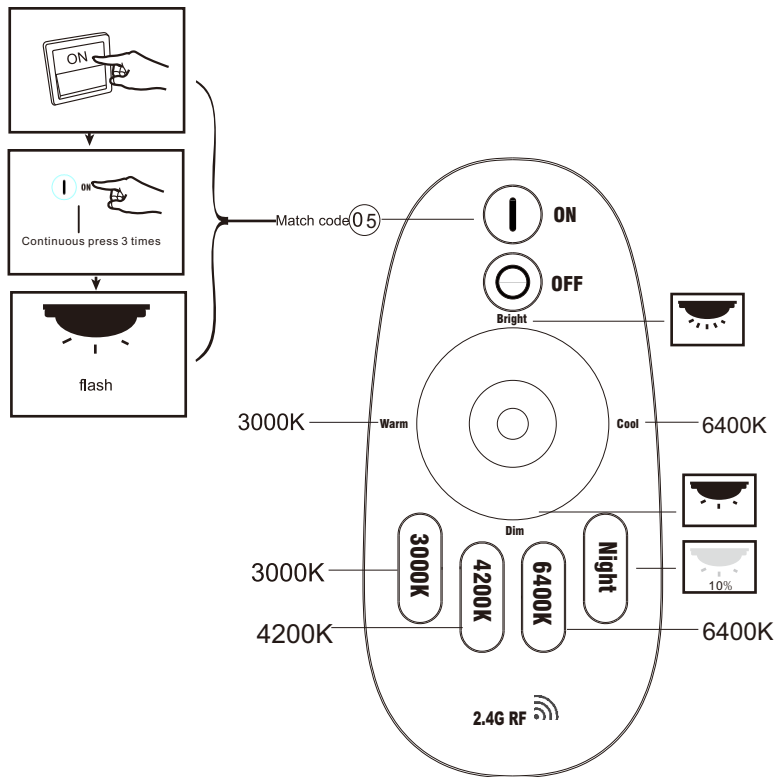

B

GLOBO

LIGHTING

www.globo-lighting.com

41336-24

48388-48

48388-90

= 2 x AAA 1,5V battery incl