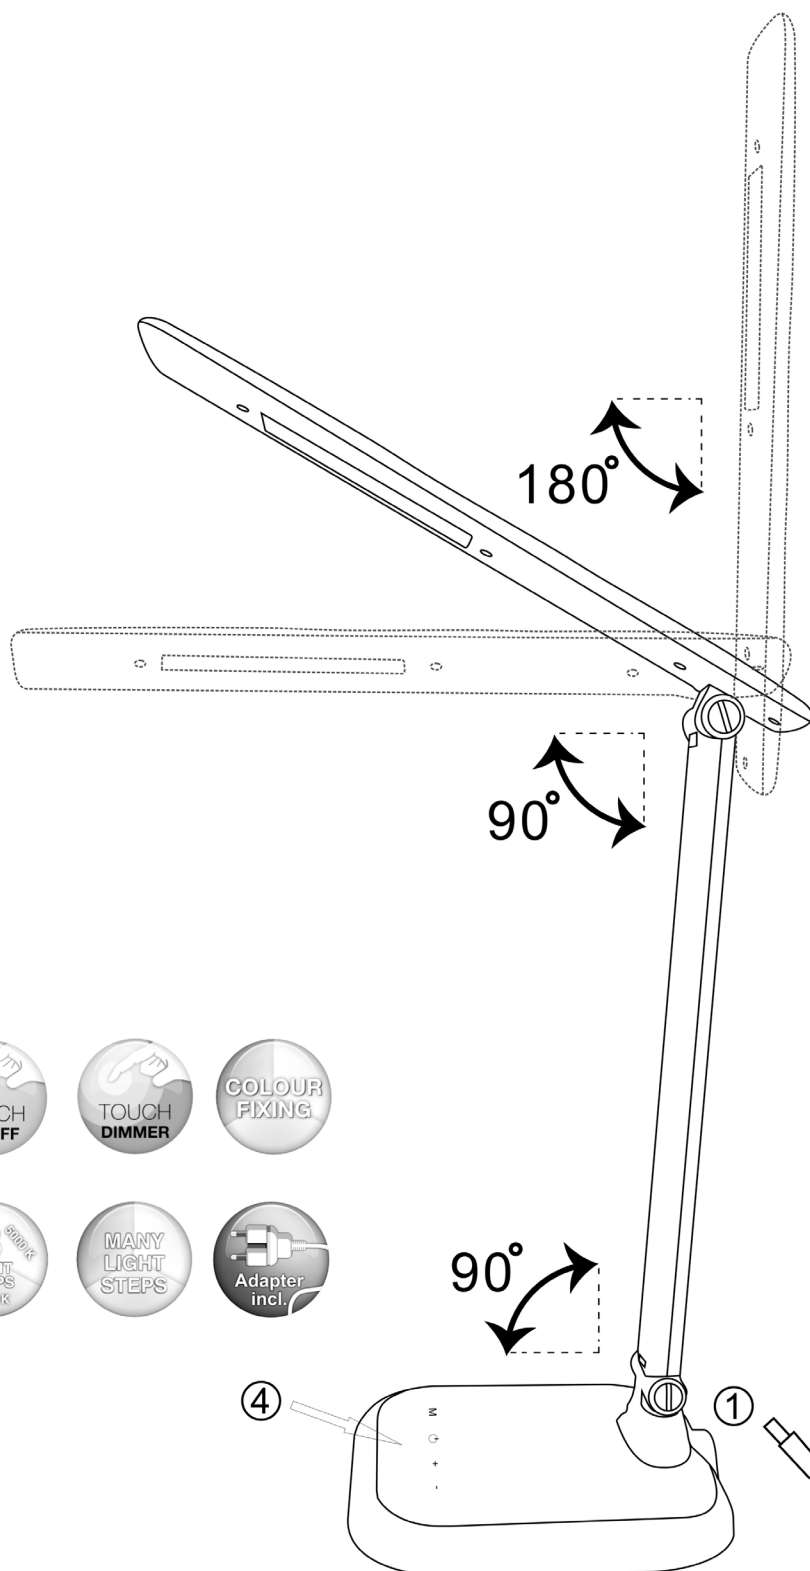

GLOBO

LIGHTING

www.globo-lighting.com

GLOBO Handels GmbH
Gewerbestr. 3
A-9184 Sankt Peter

58209W/58209S

- TOUCH ON/OFF
- TOUCH DIMMER
- COLOUR FIXING
- 3 LIGHT STEPS 6000K, 5000K, 4000K
- MANY LIGHT STEPS
- Adapter incl.

④

①

②

③