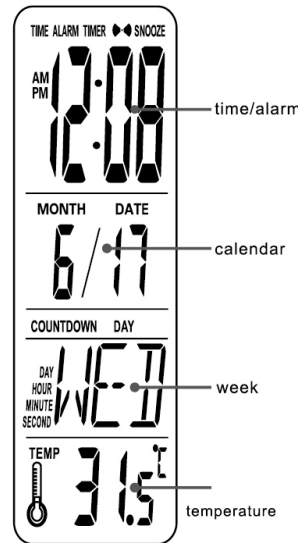

GLOBO

LIGHTING

www.globo-lighting.com

58329B

58329W

3

1

LED back light ON/OFF