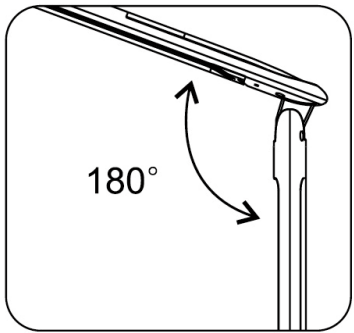

GLOBO

LIGHTING

www.globo-lighting.com

58329B

58329W

3

1

LED back light ON/OFF