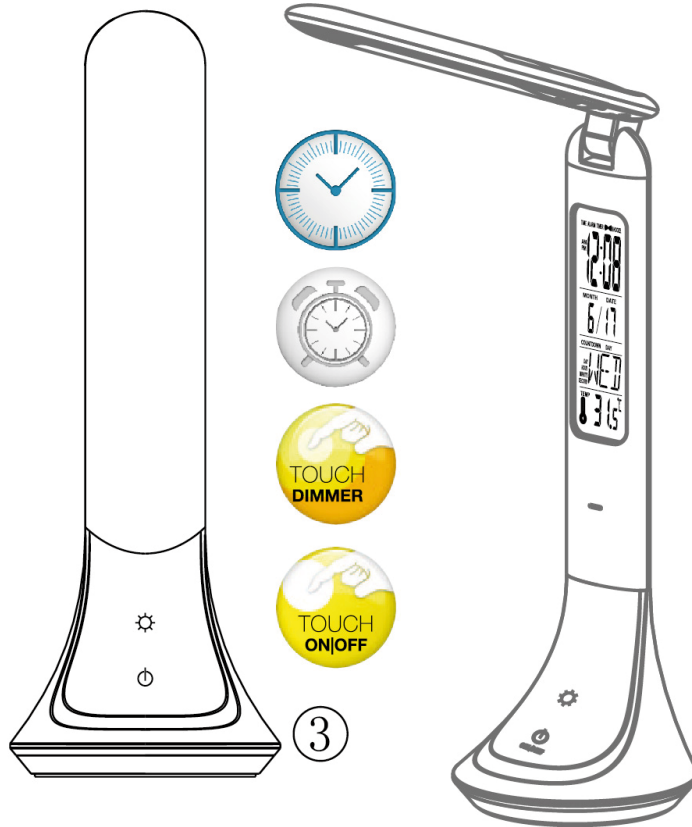

GLOBO

LIGHTING

www.globo-lighting.com

58329B

58329W

3

1

LED back light ON/OFF