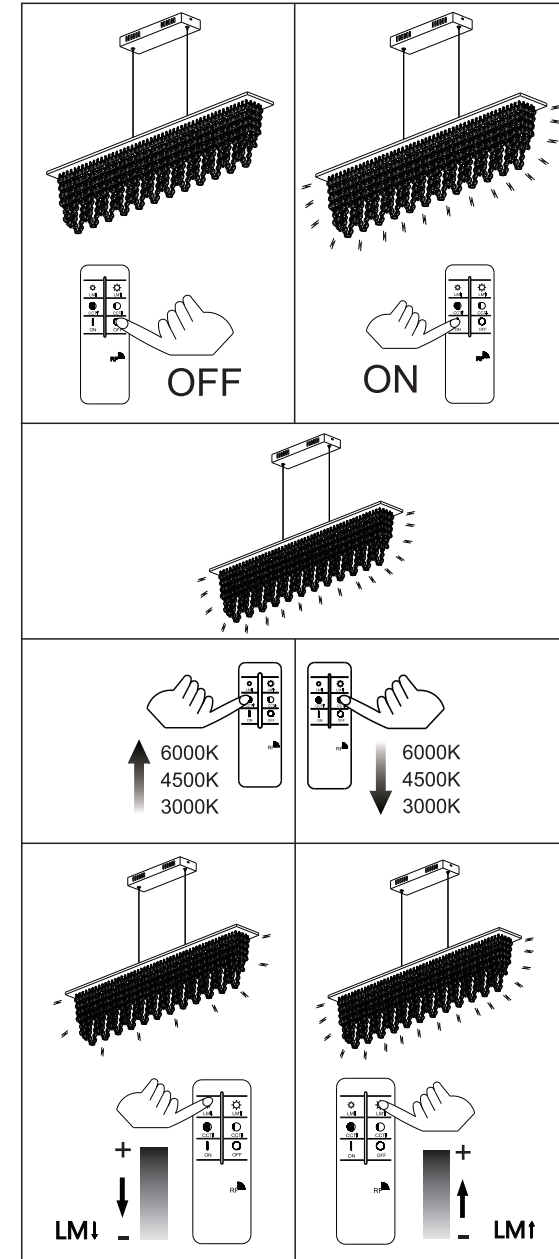

B

GLOBO Handels GmbH
St.Peter 38
A-9184 St.Jakob/Rosental

GLOBO
 LIGHTING
www.globo-lighting.com
 68405-24H

A:4PCS

B:2PCS

C:14PCS

D:13PCS

E:13PCS

F:13PCS