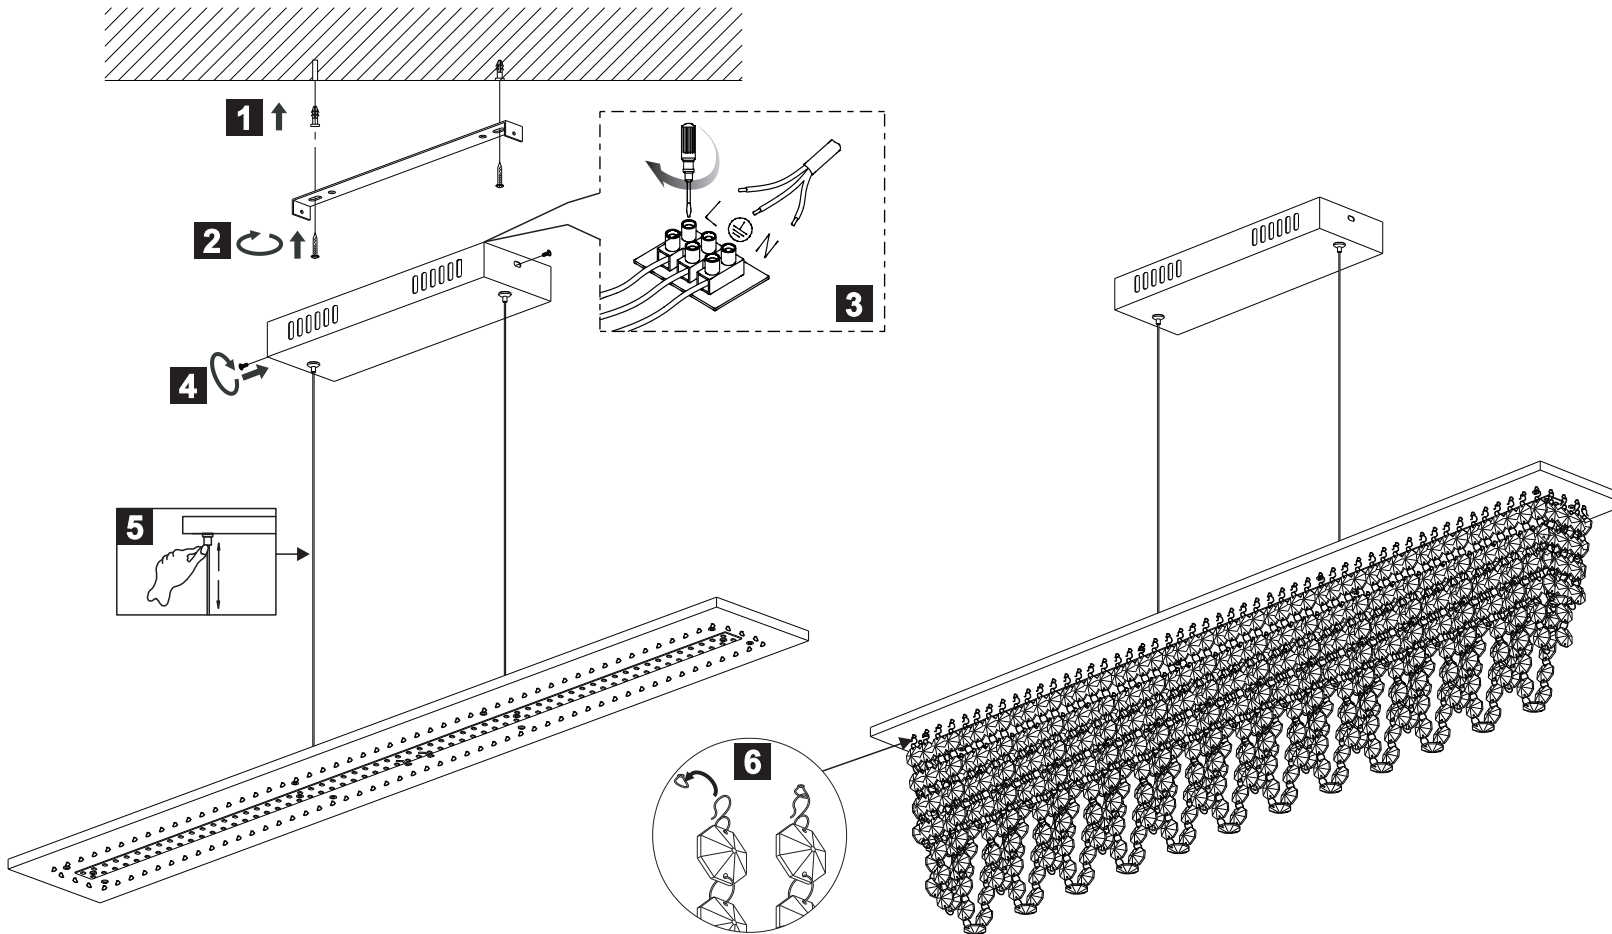

B

GLOBO Handels GmbH
St.Peter 38
A-9184 St.Jakob/Rosental

GLOBO
 LIGHTING
www.globo-lighting.com
 68405-24H

A:4PCS

B:2PCS

C:14PCS

D:13PCS

E:13PCS

F:13PCS