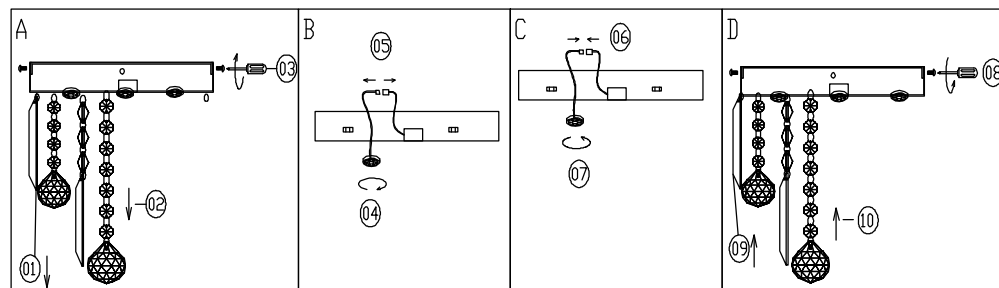

GLOBO

LIGHTING

ModAl:68594-6A

GLOBO Handels GmbH
 St. Peter 38
 A-9184 St. Jakob/Rosental
www.globo-lighting.com