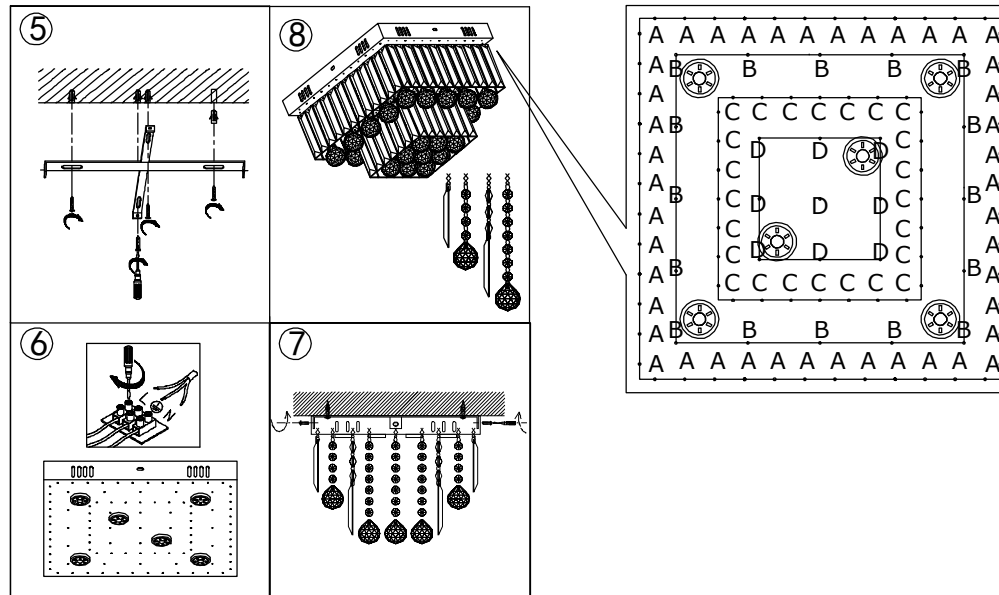

GLOBO

LIGHTING

ModAl:68594-6A

GLOBO Handels GmbH
 St. Peter 38
 A-9184 St. Jakob/Rosental
www.globo-lighting.com