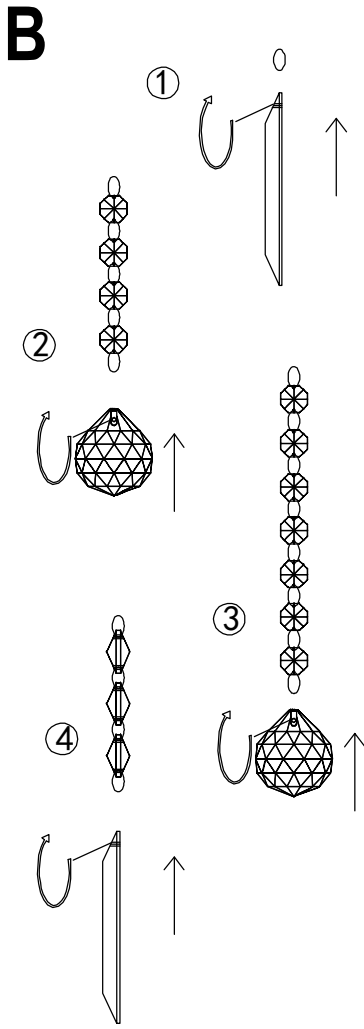

GLOBO

LIGHTING

ModAl:68594-6A

GLOBO Handels GmbH
 St. Peter 38
 A-9184 St. Jakob/Rosental
www.globo-lighting.com