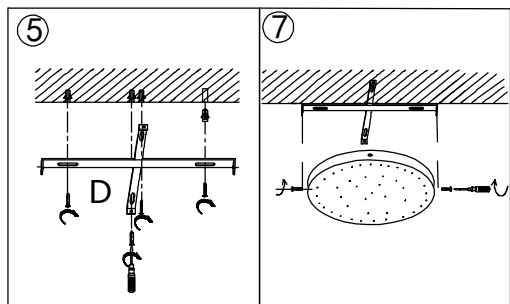

GLOBO

LIGHTING

68598A

spare parts		
code	part	
A		x 4PCS
B		x 4PCS
C		x 4PCS
D		x 1PCS
E		x 36PCS
F		x 10PCS
G		x 4PCS
H		x 1PCS

GLOBO Handels GmbH
 St. Peter 38
 A-9184 St. Jakob/Rosental
 www.globo-lighting.com