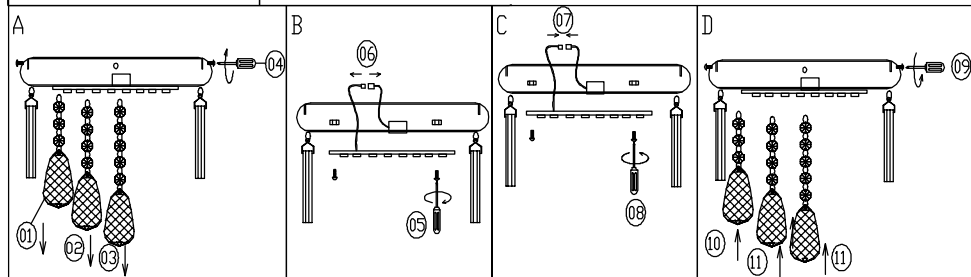

GLOBO

LIGHTING

68598A

spare parts		
code	part	
A		x 4PCS
B		x 4PCS
C		x 4PCS
D		x 1PCS
E		x 36PCS
F		x 10PCS
G		x 4PCS
H		x 1PCS

GLOBO Handels GmbH
 St. Peter 38
 A-9184 St. Jakob/Rosental
 www.globo-lighting.com