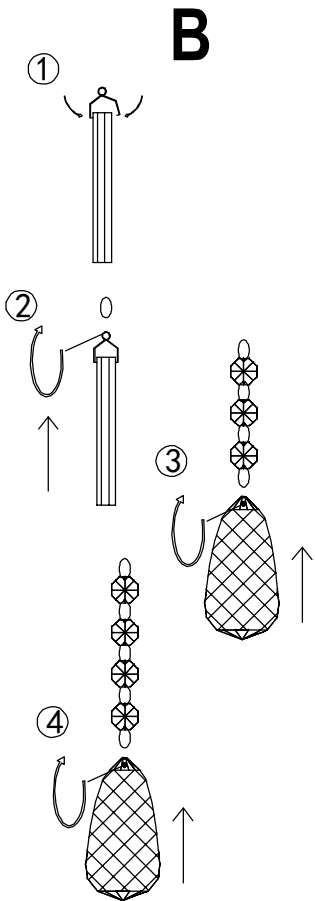

GLOBO

LIGHTING

68598A

spare parts		
code	part	
A		x 4PCS
B		x 4PCS
C		x 4PCS
D		x 1PCS
E		x 36PCS
F		x 10PCS
G		x 4PCS
H		x 1PCS

GLOBO Handels GmbH
 St. Peter 38
 A-9184 St. Jakob/Rosental
 www.globo-lighting.com