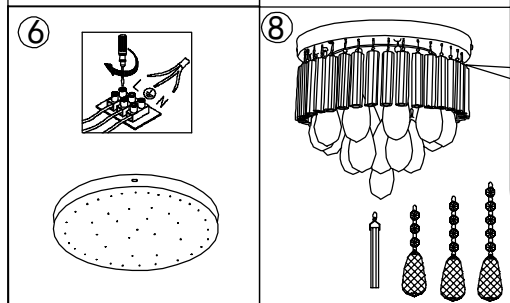

GLOBO

LIGHTING

68598A

spare parts		
code	part	
A		x 4PCS
B		x 4PCS
C		x 4PCS
D		x 1PCS
E		x 36PCS
F		x 10PCS
G		x 4PCS
H		x 1PCS

GLOBO Handels GmbH
 St. Peter 38
 A-9184 St. Jakob/Rosental
 www.globo-lighting.com