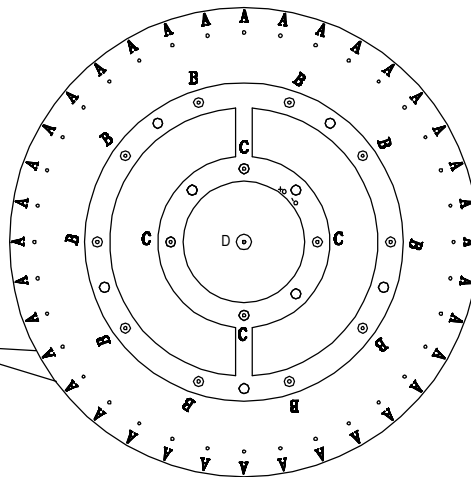

GLOBO

LIGHTING

68598A

spare parts		
code	part	
A		x 4PCS
B		x 4PCS
C		x 4PCS
D		x 1PCS
E		x 36PCS
F		x 10PCS
G		x 4PCS
H		x 1PCS

GLOBO Handels GmbH
 St. Peter 38
 A-9184 St. Jakob/Rosental
 www.globo-lighting.com