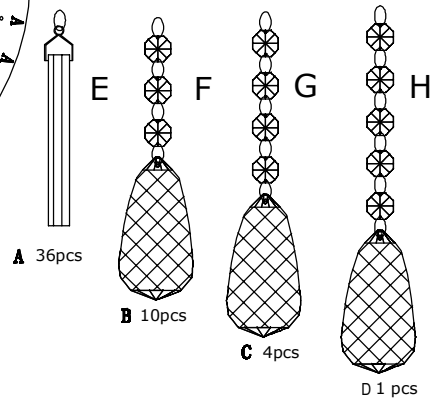

GLOBO

LIGHTING

68598A

spare parts		
code	part	
A		x 4PCS
B		x 4PCS
C		x 4PCS
D		x 1PCS
E		x 36PCS
F		x 10PCS
G		x 4PCS
H		x 1PCS

GLOBO Handels GmbH
 St. Peter 38
 A-9184 St. Jakob/Rosental
 www.globo-lighting.com