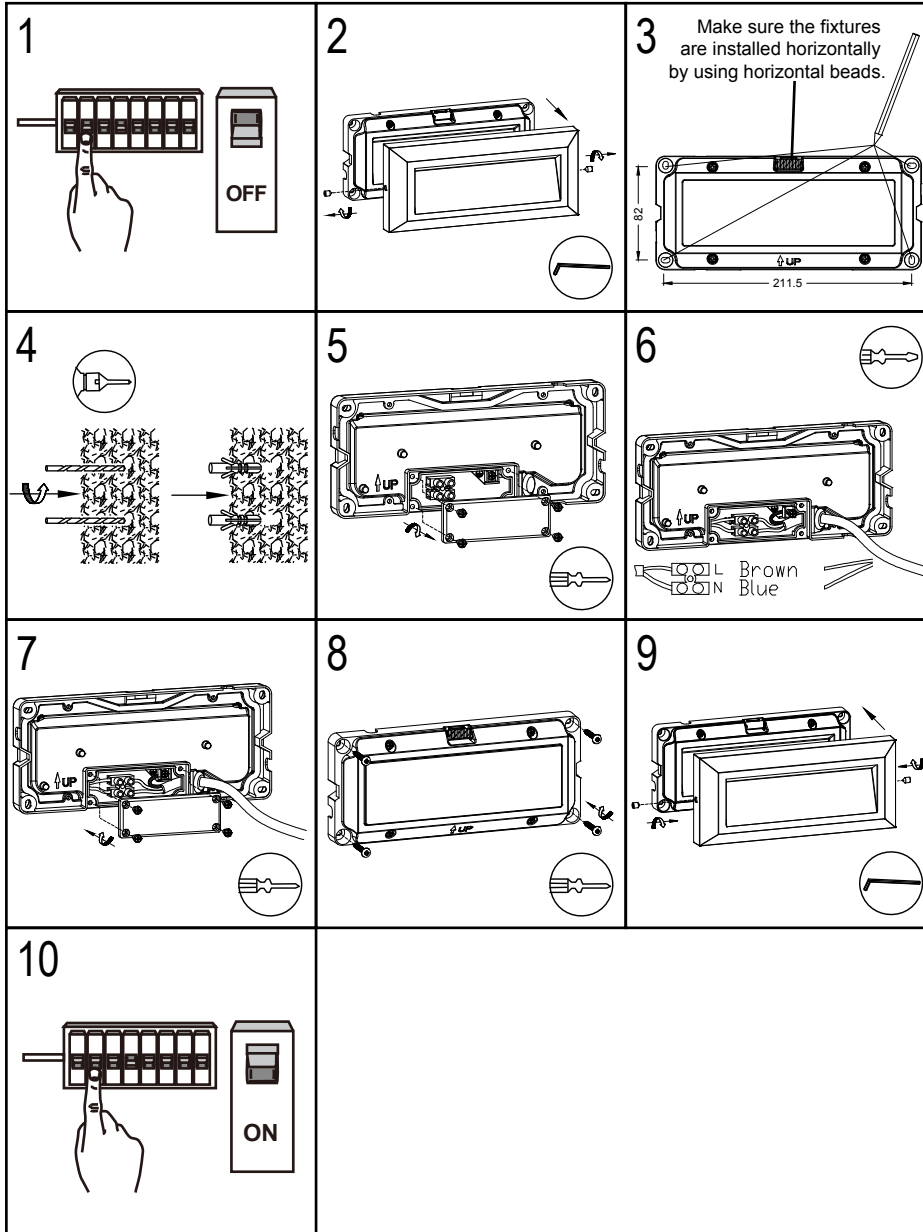

LUTEC

LUTEC Europe NV

Ruiterijschool 14
 B-2930 Brasschaat - Belgium
 +32 3 284 51 62
 info@lutec-europe.com
 www.lutec.com

www.lutec.com/services/global-network