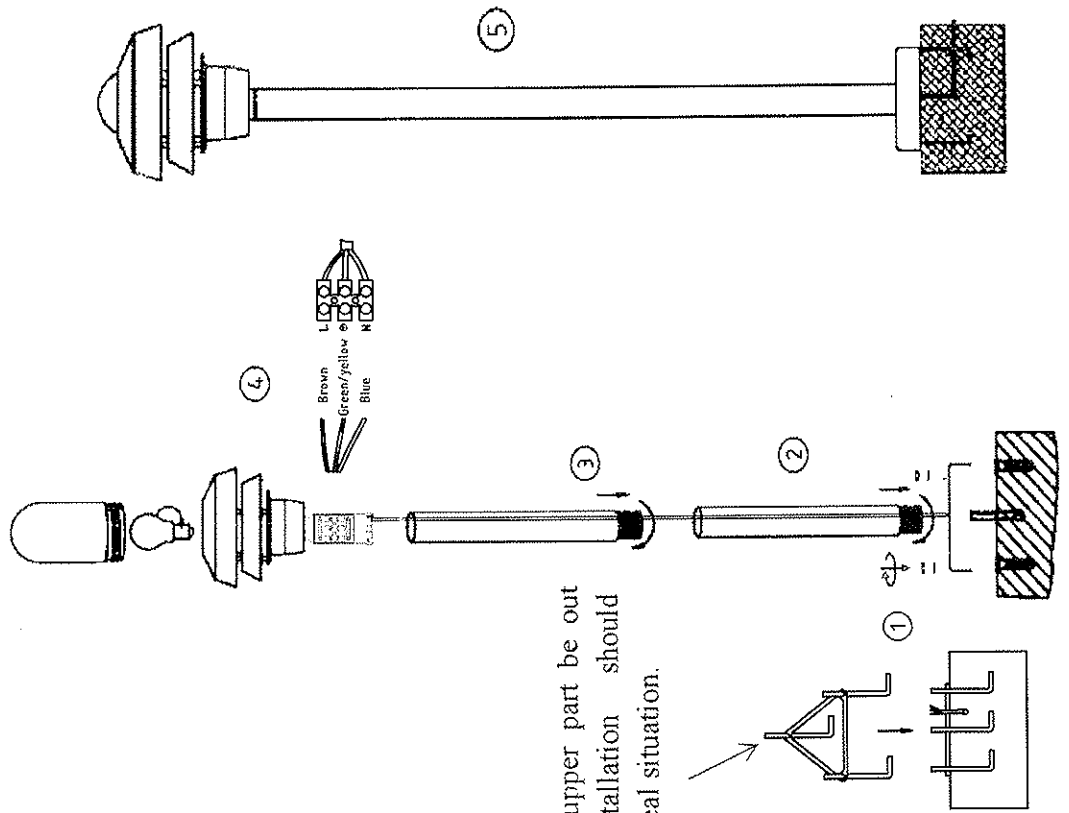

TROY Pole 80cm black

107117

Technical Data

Voltage	230V~
Power	60W
IP Class	IP44

It is suggested that this upper part be out for 31mm, but actually installation should be done according to the real situation.