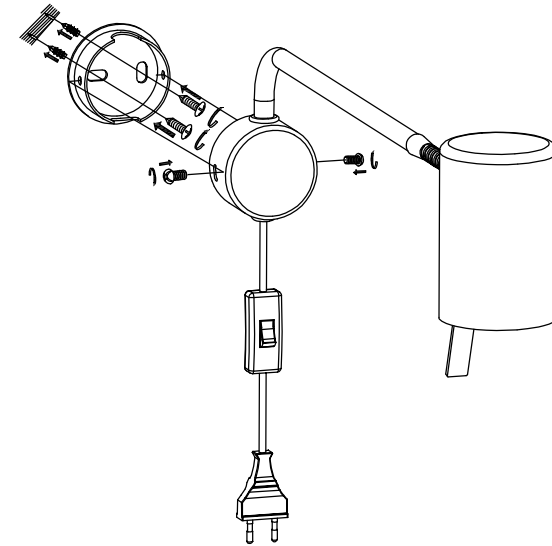

ALICE Wall 1L 107223/107224/107225

Markslöjd Intertrade AB
Gränevägen 5 S-511 62 Skene
Sweden
www.markslويد.com

1.

2.

Please do NOT touch the lamp shade, use metal pin for adjustment.