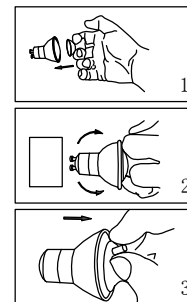

ALICE Wall 1L 107223/107224/107225

Markslöjd Intertrade AB
Gränevägen 5 S-511 62 Skene
Sweden
www.markslويد.com

1.

2.

Please do NOT touch the lamp shade, use metal pin for adjustment.