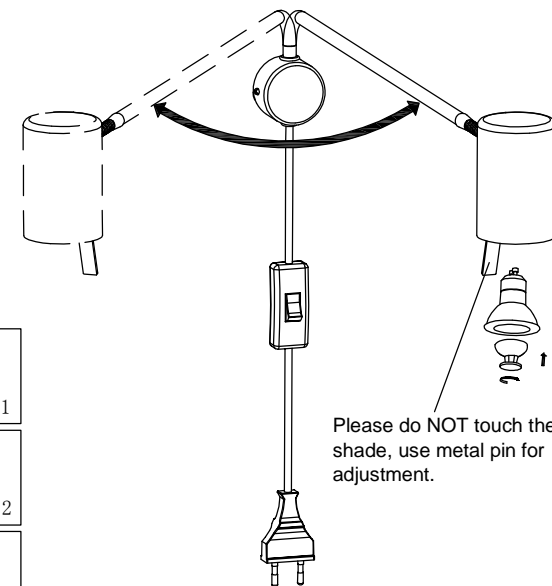

ALICE Wall 1L 107223/107224/107225

Markslöjd Intertrade AB
Gränevägen 5 S-511 62 Skene
Sweden
www.markslويد.com

1.

2.

Please do NOT touch the lamp shade, use metal pin for adjustment.