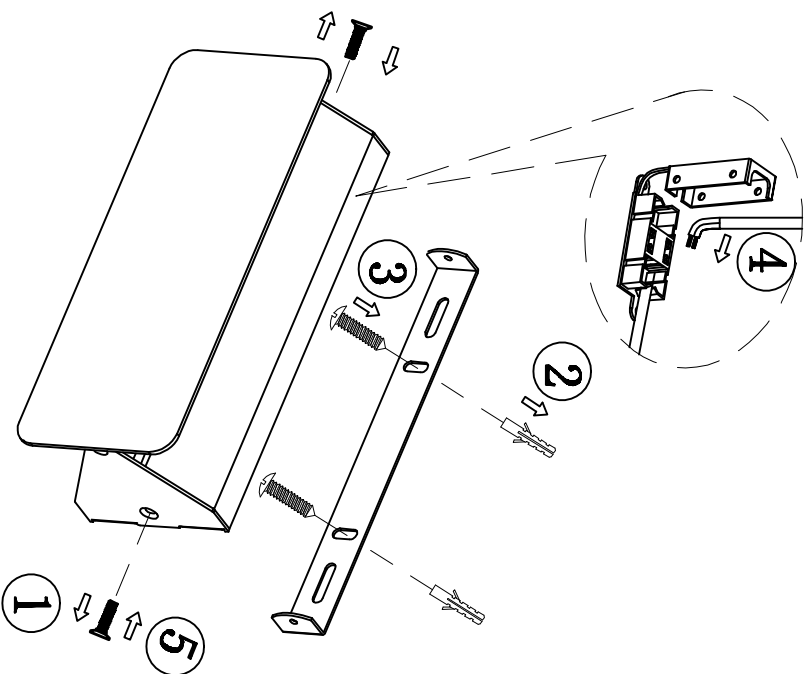

CARD

WALL LAMP

107330

Markslojd AB
Granevågen 5 S-511 62 Skene
Sweden
www.markslojd.com