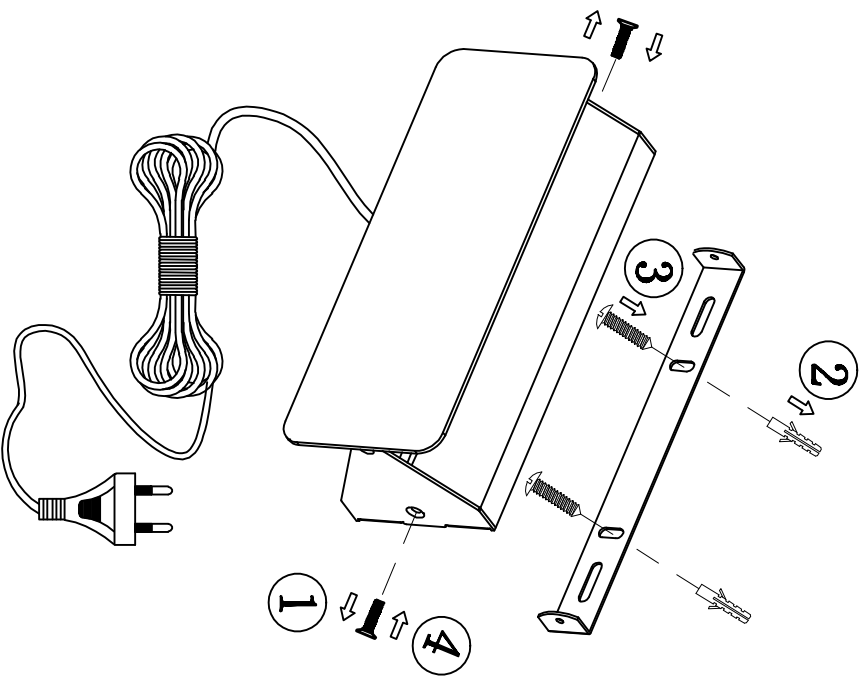

CARD

WALL LAMP

107330

Markslojd AB
Granevågen 5 S-511 62 Skene
Sweden
www.markslojd.com